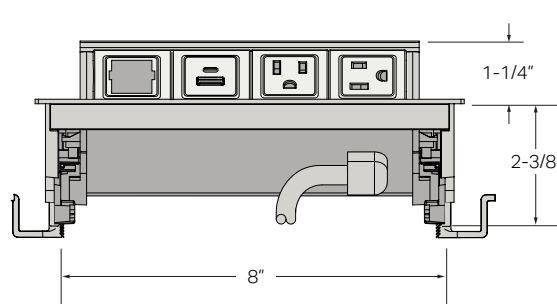

Flexibility

Open data port for the addition of new, retrofitted, data or USB cables in the future.

TECHNICAL SPECIFICATIONS

Performance

AC Receptacles	120V, 15A
USB-A+C Port	20W max, PD and QC 3.0 Protocol
Cordset	120", SJT 14/3 standard straight plug
Mounting	In-surface installed, bezel
Material	Powder-coated aluminum,

Certifications

Certifications	UL Listed to UL962A, the standard for power distribution units
----------------	--

Max Surface Depth

1 1/2"

Min Surface Depth

3/8" (7/8" when using mounting feet)