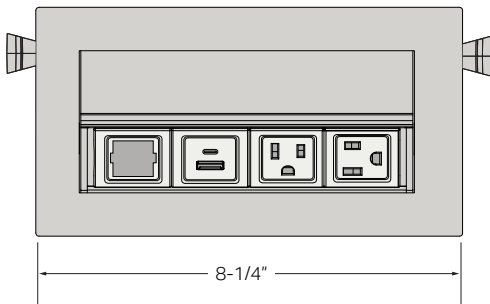

Flexibility

Open data port for the addition of new, retrofitted, data or USB cables in the future.

TECHNICAL SPECIFICATIONS

Performance

AC Receptacles	120V, 15A
USB-A+C Port	20W max, PD and QC 3.0 Protocol
Cordset	120", SJT 14/3 standard straight plug
Mounting	In-surface installed, bezel
Material	Powder-coated aluminum,

Certifications

Certifications	UL Listed to UL962A, the standard for power distribution units
----------------	--

Max Surface Depth

1 1/2"

Min Surface Depth

3/8" (7/8" when using mounting feet)